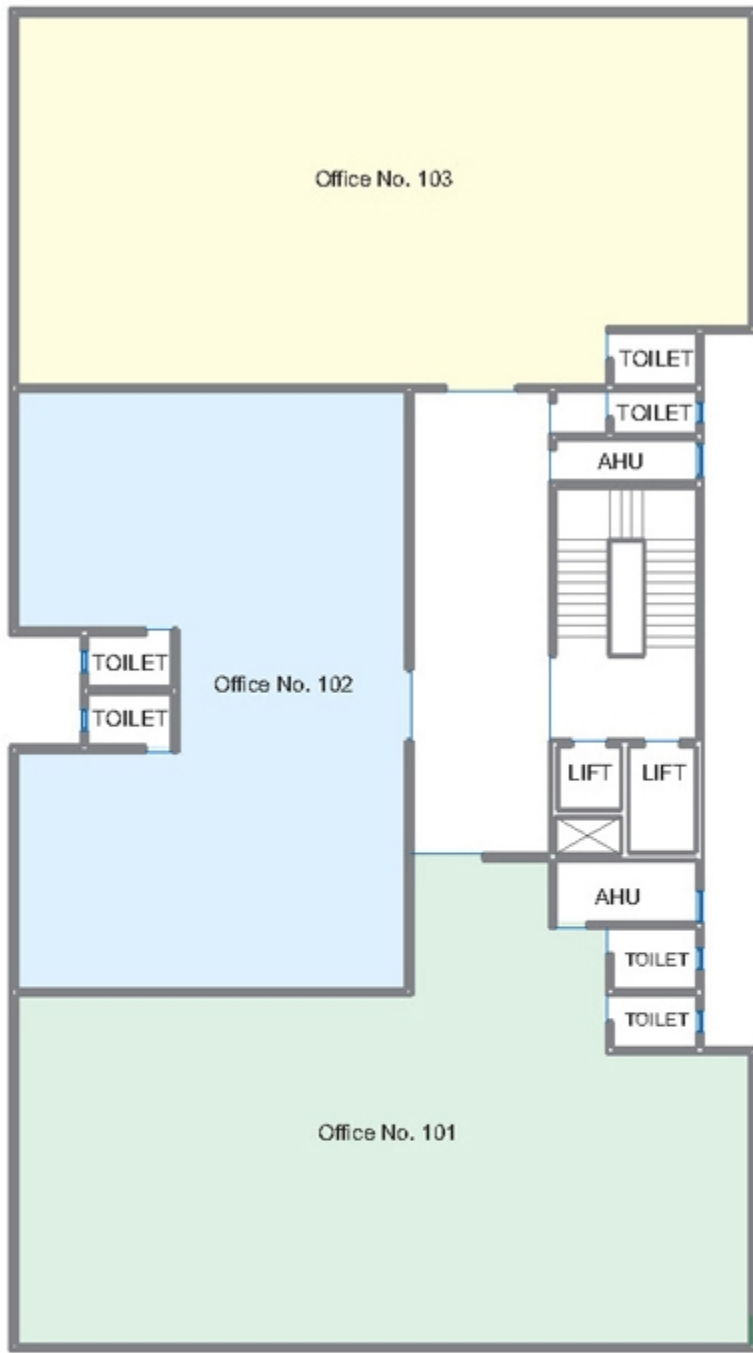

GROUND FLOOR

SHOWROOM	SALEABLE AREA
Showroom	10430 Sq.ft.

FIRST FLOOR

OFFICE NO.	SALEABLE AREA
Office No. 101	3480 Sq.ft.
Office No. 102	2680 Sq.ft.
Office No. 103	3230 Sq.ft.