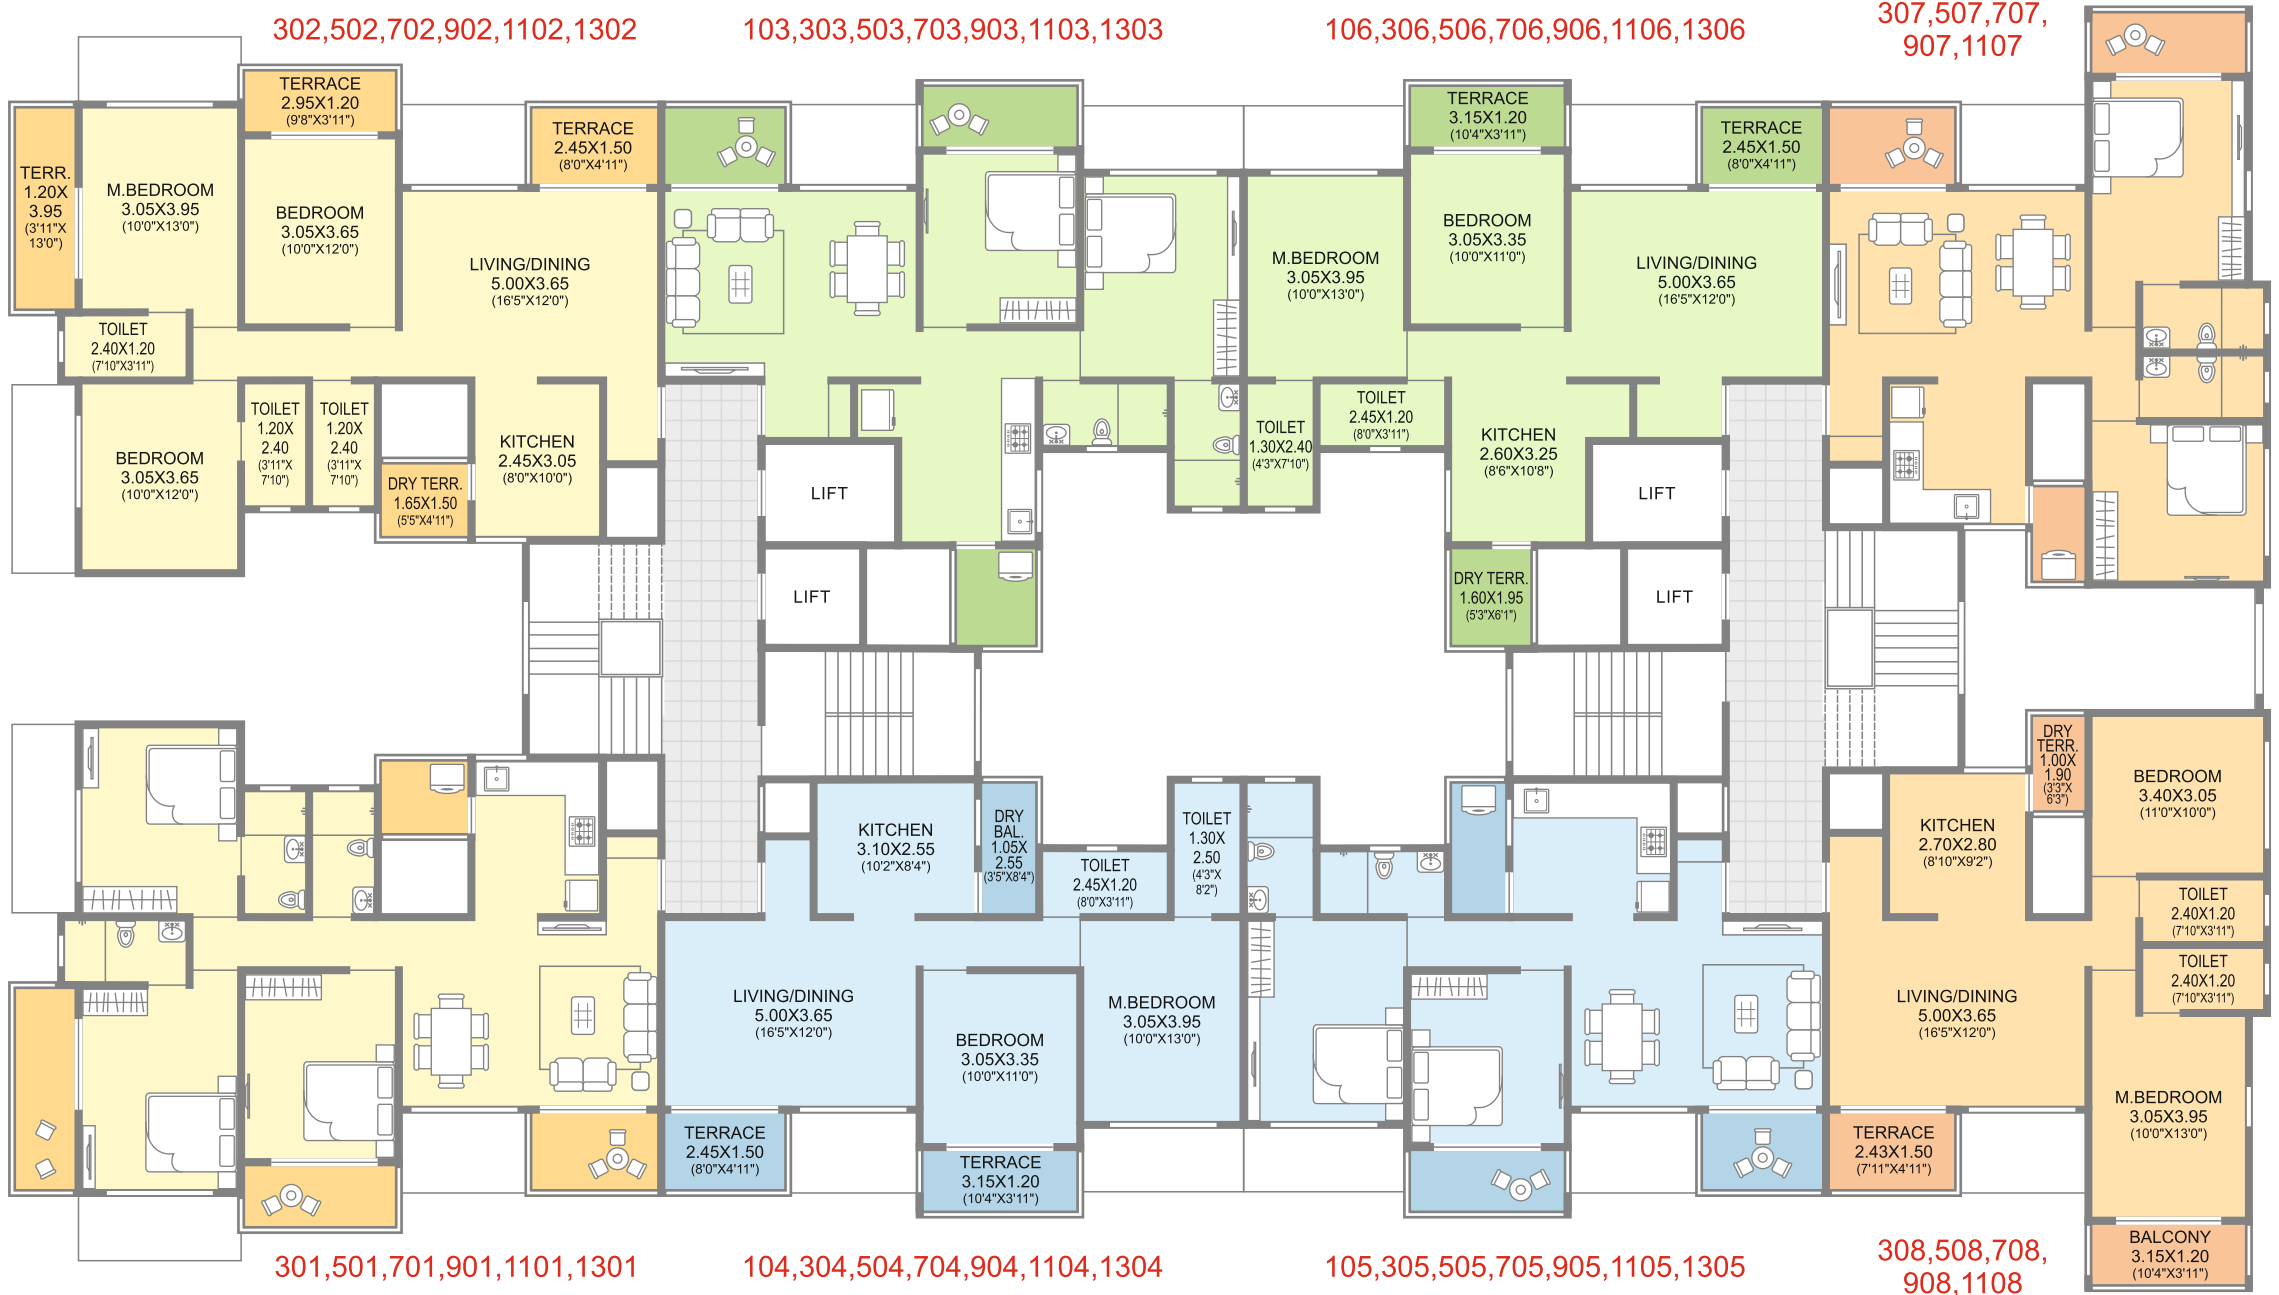

WING A2
ODD FLOOR PLAN

MAHA-RERA Regn. No.: P52100027615

BHK	CARPET AREA (Sq.M.)	ENCL./ OPEN BALCONY (Sq.M.)	TERRACE (Sq.M.)	TOTAL CARPET (Sq.M.)	TOTAL CARPET (Sq.Ft.)
2 BHK	63.53	0.00	10.00	73.53	792
2 BHK	61.71	2.53	07.08	71.32	768
2 BHK	60.40	3.57	05.27	69.24	745
3 BHK	78.21	0.00	13.67	91.88	989

Size: 12.75x8.75 inches